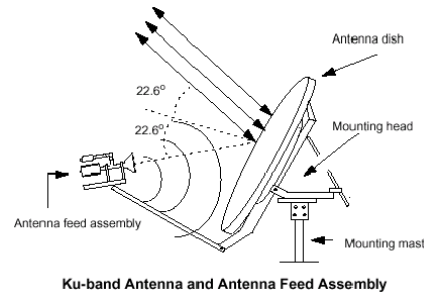

## LinkStar Specification and Price List

Hardware price List:

Specifications	Prices
LinkStar Modem + Antenna Dish 1.2 m + LNBs on W1 or EXPRESS AM 22	\$1550
LinkStar Modem + Antenna Dish 1.8 m + LNB	\$3000
Installation (Iraq - Baghdad)	\$150
Installation (Iraq - Others)	\$200